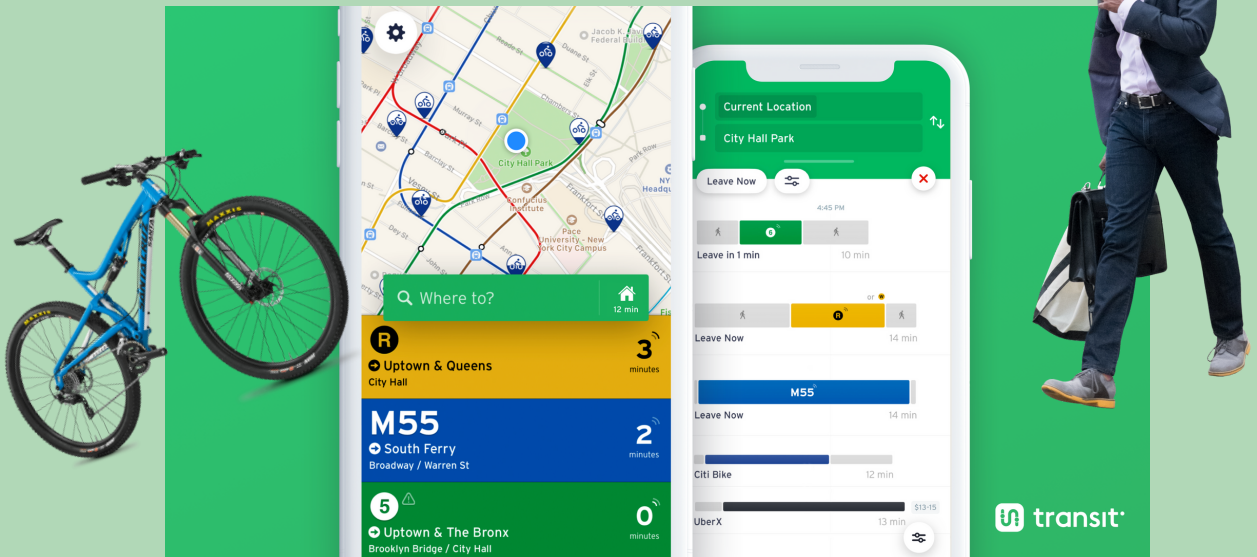

Smart Commute

You have options, Memphis!

Swipe & Ride

Unlimited free rides on MATA buses & the Downtown Trolley! Anytime, for any reason!

Plan on this:

Wait at one of these:

Tap card here

Hop on one of these:

Relax and enjoy the ride!

ADA accessible options available*

Shelby County has an Emergency Ride Home Program. You must pre-register directly with them.